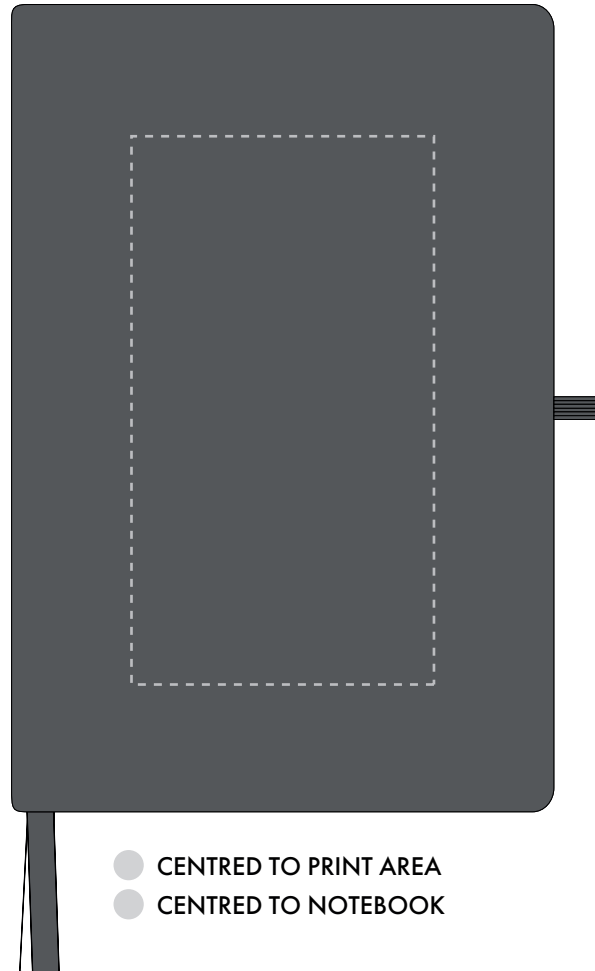

Your Ref:	Quantity:	Product Code: QS0042
Our Ref:	Version: 1	Product Colour: DARK GREY

**PRINTING CONCERNS:**

Please note that this product has Sustainability Markings that are not visible from this perspective

We stock this item in the following colours

**PANTONE REFERENCE(S)**

Due to the nature of the product the print position may vary by 2 - 3 mm

● Debossing/ Foil Blocking

ARTWORK SCALE 50%

Please note that this product comes with a belly band around the centre of the book

The dashed line is to demonstrate print area and will not appear on your printed item

**PLEASE NOTE:**

- All colours including print and product are for visual purposes only and should not be regarded as the actual colour of the product and print.
- Some products may vary from batch to batch and may differ from previous orders.
- The colour and texture of a product can also have an effect on the final print colour.
- By approving this order we accept that you understand these terms.

To proceed, please approve visual via the online system.

ARTWORK SCALE 100%  
Max print area: 80mm x 145mm